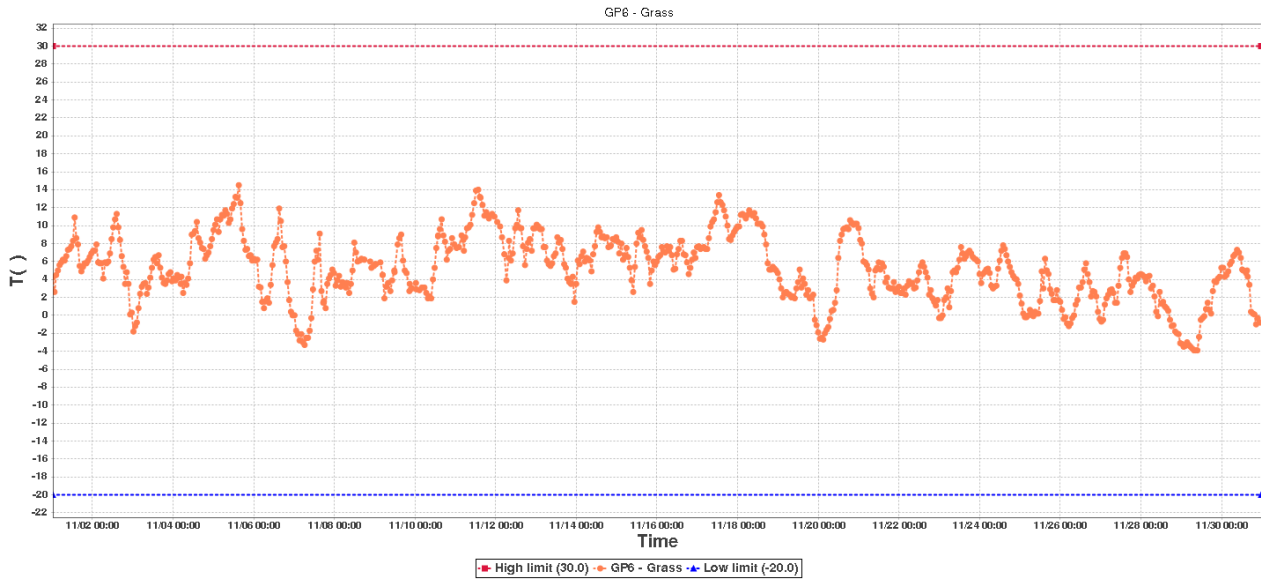

Data List

Logging Time	GP5 - Concrete	GP6 - Grass	Description
	T( )	T( )	
2020/11/30 23:35:00(GMT+00:00)	0.9	-0.8	
2020/11/30 22:35:05(GMT+00:00)	0.7	-0.8	
2020/11/30 21:35:23(GMT+00:00)	1.0	-0.3	
2020/11/30 20:35:09(GMT+00:00)	1.1	-1.0	
2020/11/30 19:35:14(GMT+00:00)	1.5	0.1	
2020/11/30 18:35:20(GMT+00:00)	1.6	0.2	
2020/11/30 17:35:25(GMT+00:00)	1.5	0.4	
2020/11/30 16:35:31(GMT+00:00)	3.1	3.4	
2020/11/30 15:35:44(GMT+00:00)	3.7	4.3	
2020/11/30 15:12:36(GMT+00:00)	4.5	5.0	
2020/11/30 14:35:24(GMT+00:00)	4.0	4.7	
2020/11/30 12:55:40(GMT+00:00)	5.1	5.0	
2020/11/30 12:19:22(GMT+00:00)	5.2	5.1	
2020/11/30 11:26:23(GMT+00:00)	5.8	6.4	
2020/11/30 10:21:27(GMT+00:00)	6.0	7.0	
2020/11/30 09:16:59(GMT+00:00)	6.0	7.3	
2020/11/30 08:05:37(GMT+00:00)	5.7	6.8	
2020/11/30 07:04:24(GMT+00:00)	5.5	6.6	
2020/11/30 06:03:10(GMT+00:00)	4.8	6.0	
2020/11/30 05:01:56(GMT+00:00)	4.8	5.7	
2020/11/30 04:00:42(GMT+00:00)	4.4	4.9	
2020/11/30 02:59:30(GMT+00:00)	4.0	4.5	
2020/11/30 01:58:16(GMT+00:00)	3.7	4.3	
2020/11/30 00:57:02(GMT+00:00)	4.1	5.3	
2020/11/29 23:55:48(GMT+00:00)	4.1	5.3	
2020/11/29 22:54:35(GMT+00:00)	3.7	4.3	
2020/11/29 21:53:21(GMT+00:00)	3.3	4.1	
2020/11/29 20:52:09(GMT+00:00)	3.0	3.7	
2020/11/29 19:50:55(GMT+00:00)	3.3	3.8	
2020/11/29 18:49:41(GMT+00:00)	2.7	2.7	
2020/11/29 17:48:27(GMT+00:00)	1.5	0.2	
2020/11/29 16:47:14(GMT+00:00)	1.7	0.6	
2020/11/29 15:46:00(GMT+00:00)	1.9	1.4	
2020/11/29 14:44:46(GMT+00:00)	0.8	0.7	
2020/11/29 13:43:32(GMT+00:00)	0.2	-0.1