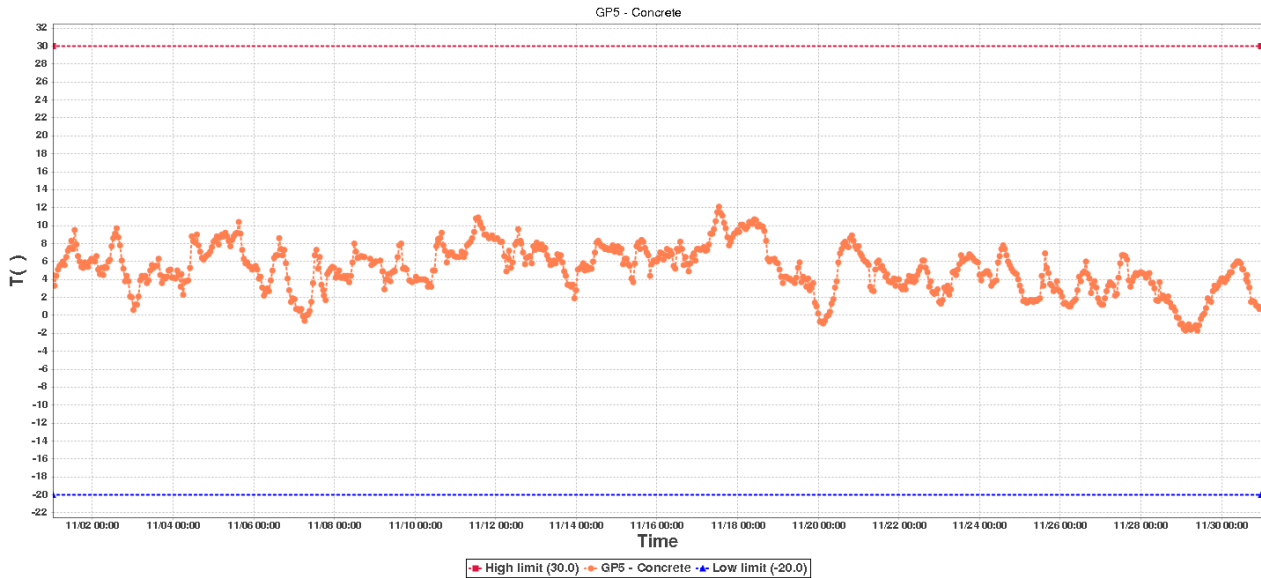

GroundProbe-3 Data Log

Device Information

Device ID:	50963466130496808682	Device SUB-ID:	0
Device Name:	GroundProbe-3	Device Model:	RCW-600WiFi

Description:

Hours to monitor: 719.0

GP5 - ConcreteSummary

High limit:	30.0	Start Time:	2020/11/01 00:26:07(GMT+00:00)
Low limit:	-20.0	End Time:	2020/11/30 23:35:00(GMT+00:00)
Max:	12.1	Data Points:	708
Min:	-1.7		
Average:	5.2		